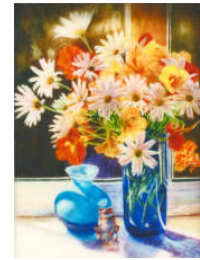

Oil

Eleanor Torr
"The Lalique Frog"