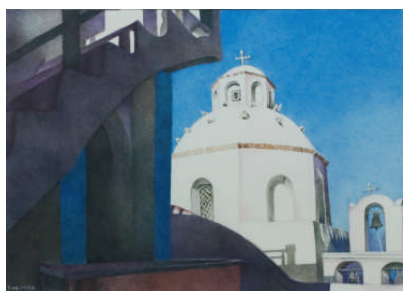

Best in Show

Tina Spira
"Santorini I"
(Watercolour)
(98 x 68)